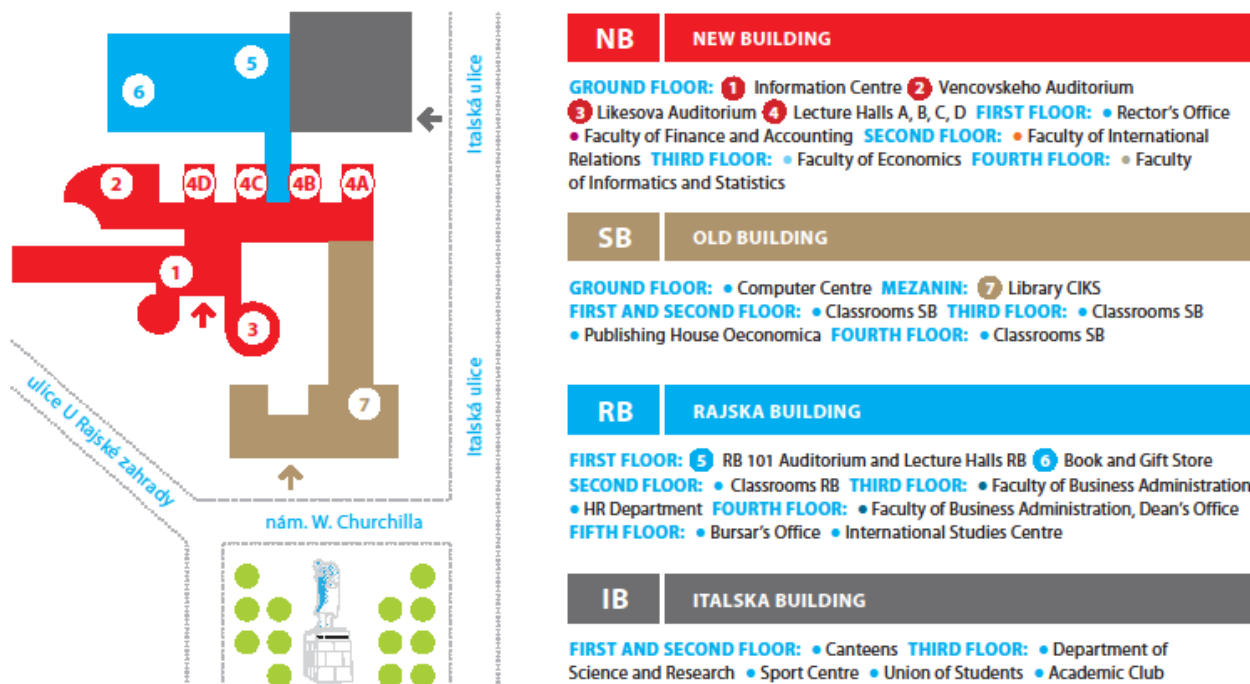

MAP OF THE UNIVERSITY CAMPUS

*This programme is subject to changes.